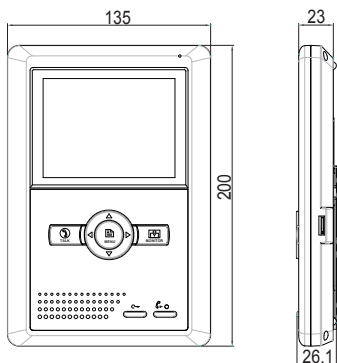

Product Information

AT25 Series CAT5 Indoor Monitor

DESCRIPTION

CAT5 system 4 inch color TFT Monitor

DIMENSION

FEATURES

- ▶ Plastic housing with aluminum front panel;
 - ▶ Streamlined & thin design with 23mm thickness only;
 - ▶ Text menu;
 - ▶ 12pcs 8-chord Melodies for choose freely;
 - ▶ Compatible with all AT outdoor & Indoor stations ;
- *1 Multi language & Remote controller operation(customized);
-

3. Specification

- * Power Supply : DC 24V (supplied by system);
- * Power Consumption: <0.5W on standby, <15W on working;
- * Display Device: 4" digital TFT screen with 4:3 rate;
- * Video signal: 1Vp-p, 75Ω, CCIR standard;
- * Resolution: >300 TV lines;
- * Working temperature: 0 ~ +40 °C
- * Wiring: CAT5 cable, polarity;
- * Monitor Dimension: 200(H)×135(W)×23(D)mm

4. Ordering Information for Monitor

Model No.	Brief Description	Menu style
AT25/D4-W	4 inch digital color TFT screen monitor with white housing	Text menu

Remark: NTSC, PAL must be specified ;

*2 please refer to appendix part in each product information.

Dimensions: 163(H)×240(W)×40(D)mm
Gross Weight: 0.60Kg

Carton: 530 (H)×340 (W)×258 (D)mm
Quantity: 24PCS

7. App: Menu style

Text menu style