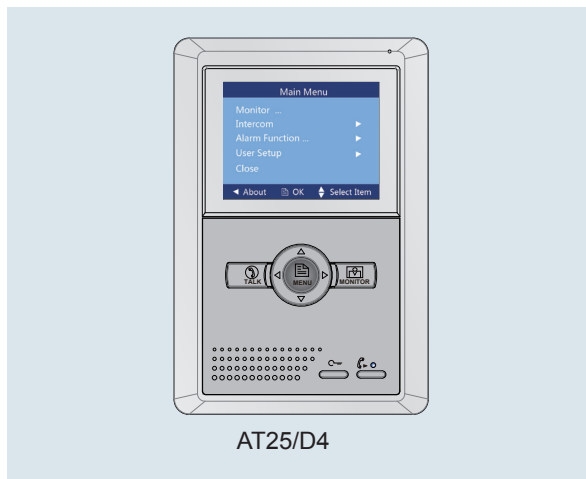

Product Information

AT25 Series CAT5 Indoor Monitor

DESCRIPTION

CAT5 system 4 inch color TFT Monitor

DIMENSION

FEATURES

- ▶ Plastic housing with aluminum front panel;
 - ▶ Streamlined & thin design with 23mm thickness only;
 - ▶ Text menu;
 - ▶ 12pcs 8-chord Melodies for choose freely;
 - ▶ Compatible with all AT outdoor & Indoor stations ;
- *1 Multi language & Remote controller operation(customized);
-

3. Specification

- * Power Supply : DC 24V (supplied by system);
- * Power Consumption: <0.5W on standby, <15W on working;
- * Display Device: 4" digital TFT screen with 4:3 rate;
- * Video signal: 1Vp-p, 75Ω, CCIR standard;
- * Resolution: >300 TV lines;
- * Working temperature: 0 ~ +40 °C
- * Wiring: CAT5 cable, polarity;
- * Monitor Dimension: 200(H)×135(W)×23(D)mm

4. Ordering Information for Monitor

Model No.	Brief Description	Menu style
AT25/D4-W	4 inch digital color TFT screen monitor with white housing	Text menu

Remark: NTSC, PAL must be specified ;

*2 please refer to appendix part in each product information.

Dimensions: 163(H)×240(W)×40(D)mm
Gross Weight: 0.60Kg

Carton: 530 (H)×340 (W)×258 (D)mm
Quantity: 24PCS

7. App: Menu style

Text menu style